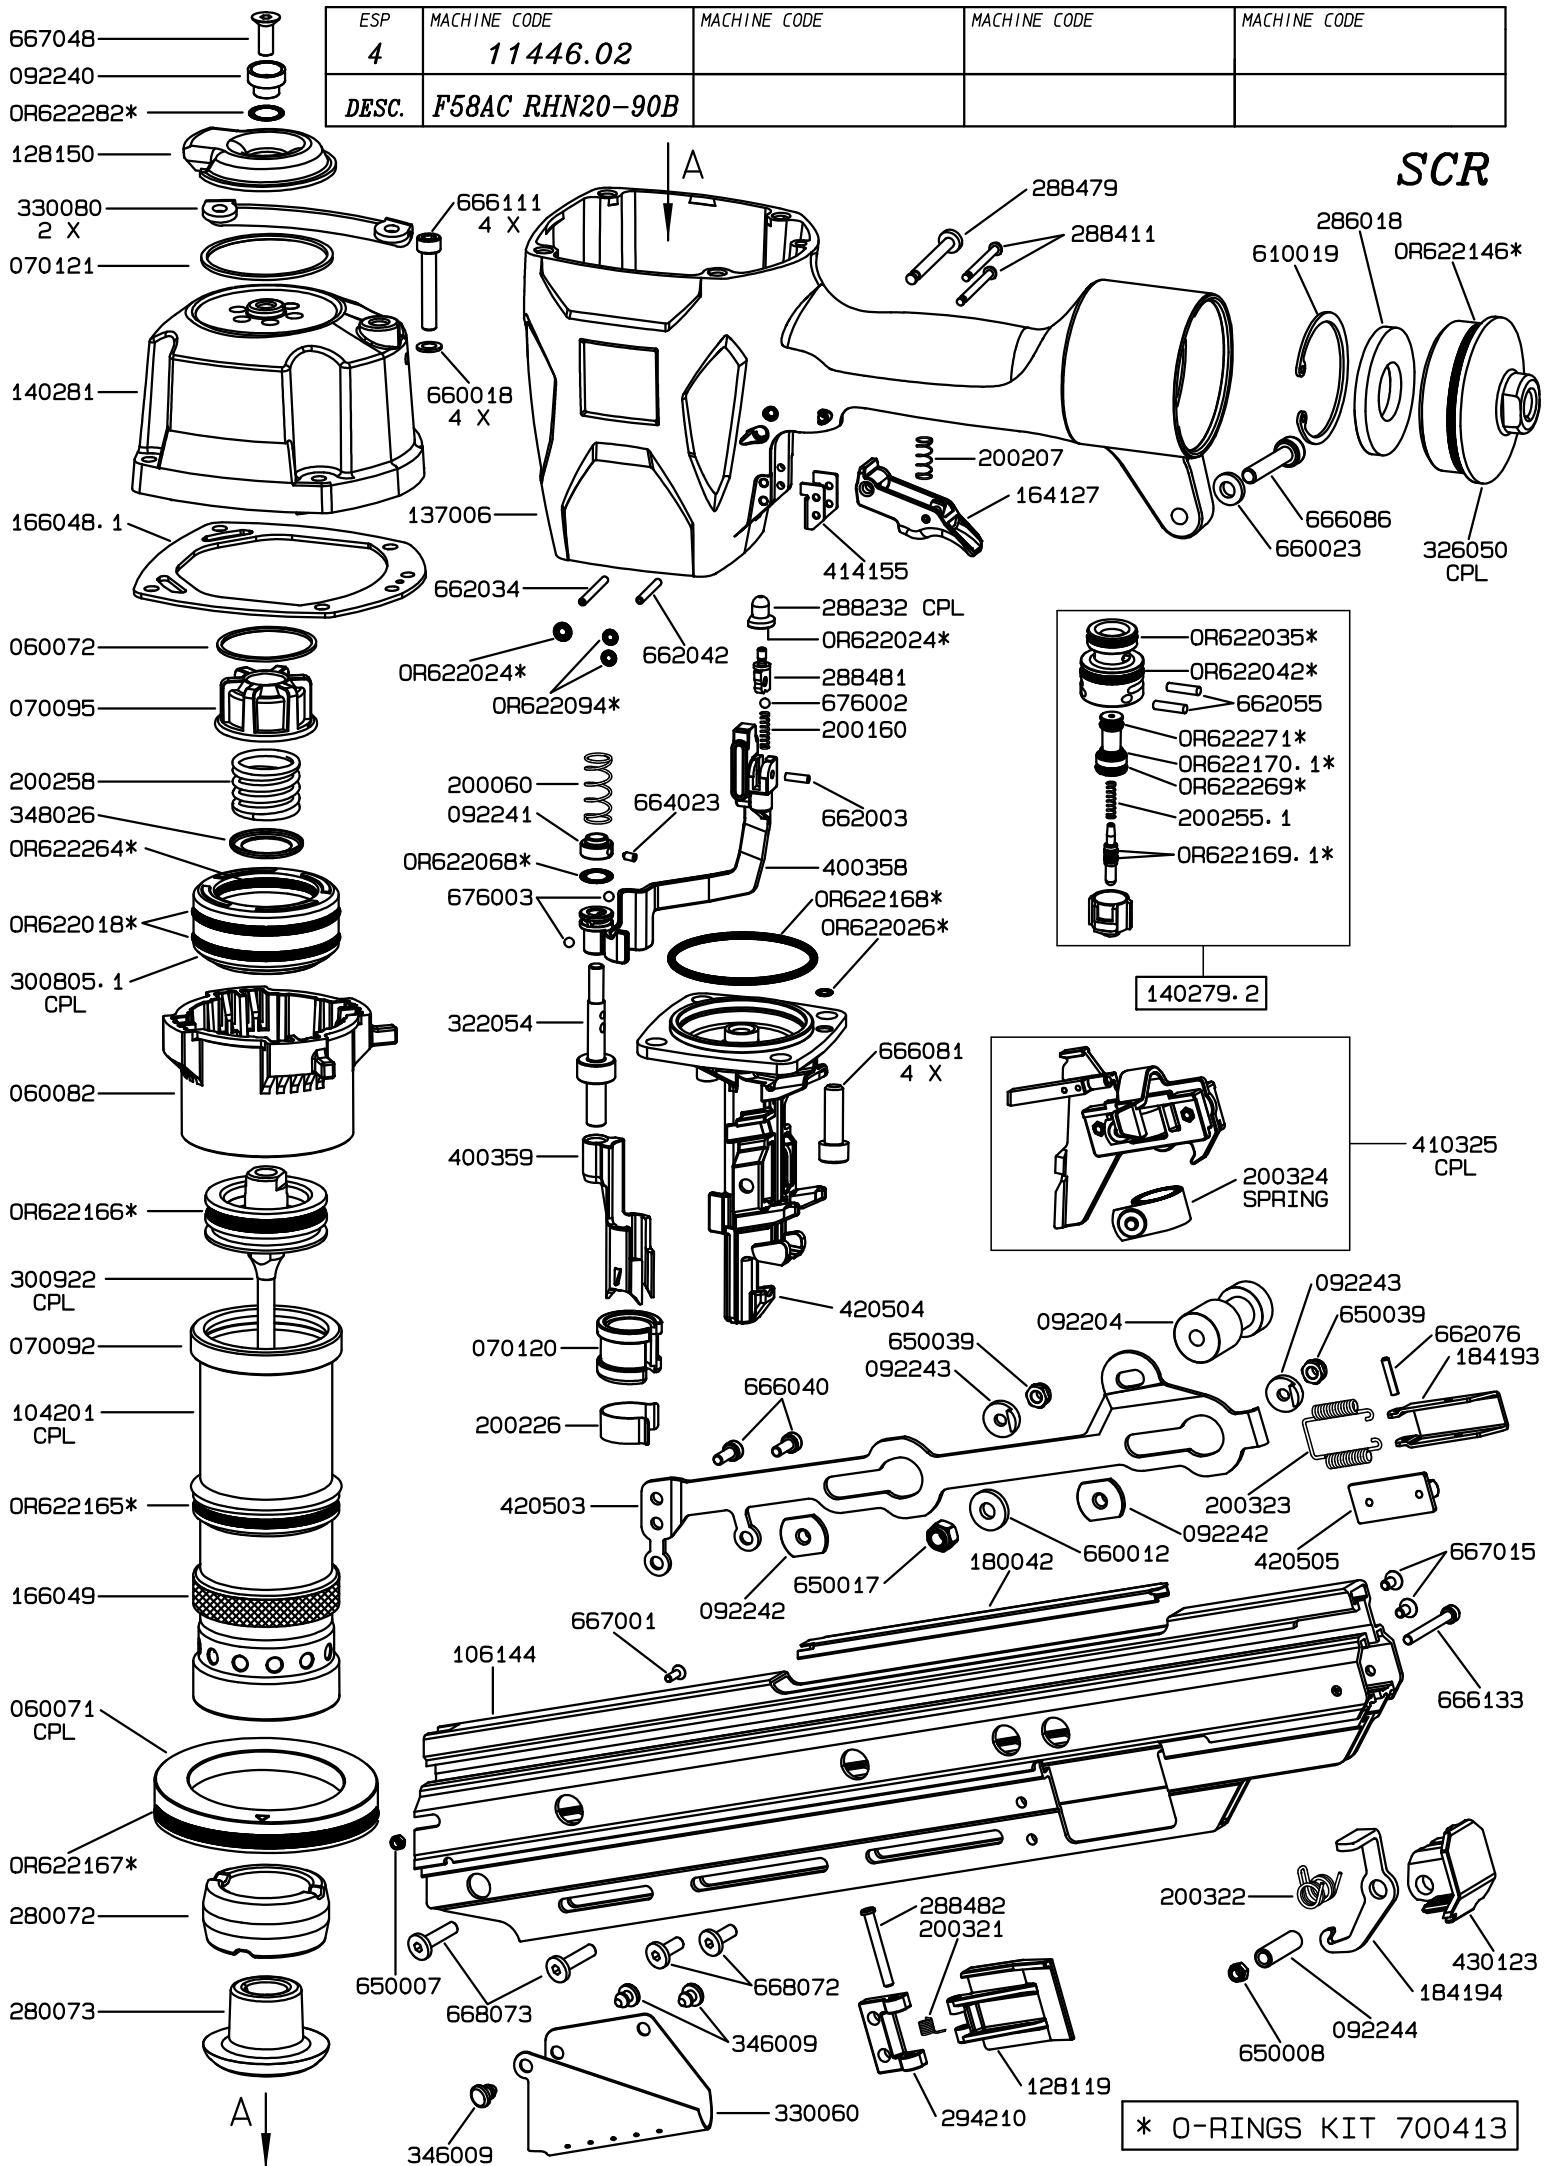

ESP	MACHINE CODE	MACHINE CODE	MACHINE CODE	MACHINE CODE
4	11446.02			
DESC.	F58AC RHN20-90B			

SCR

* O-RINGS KIT 700413